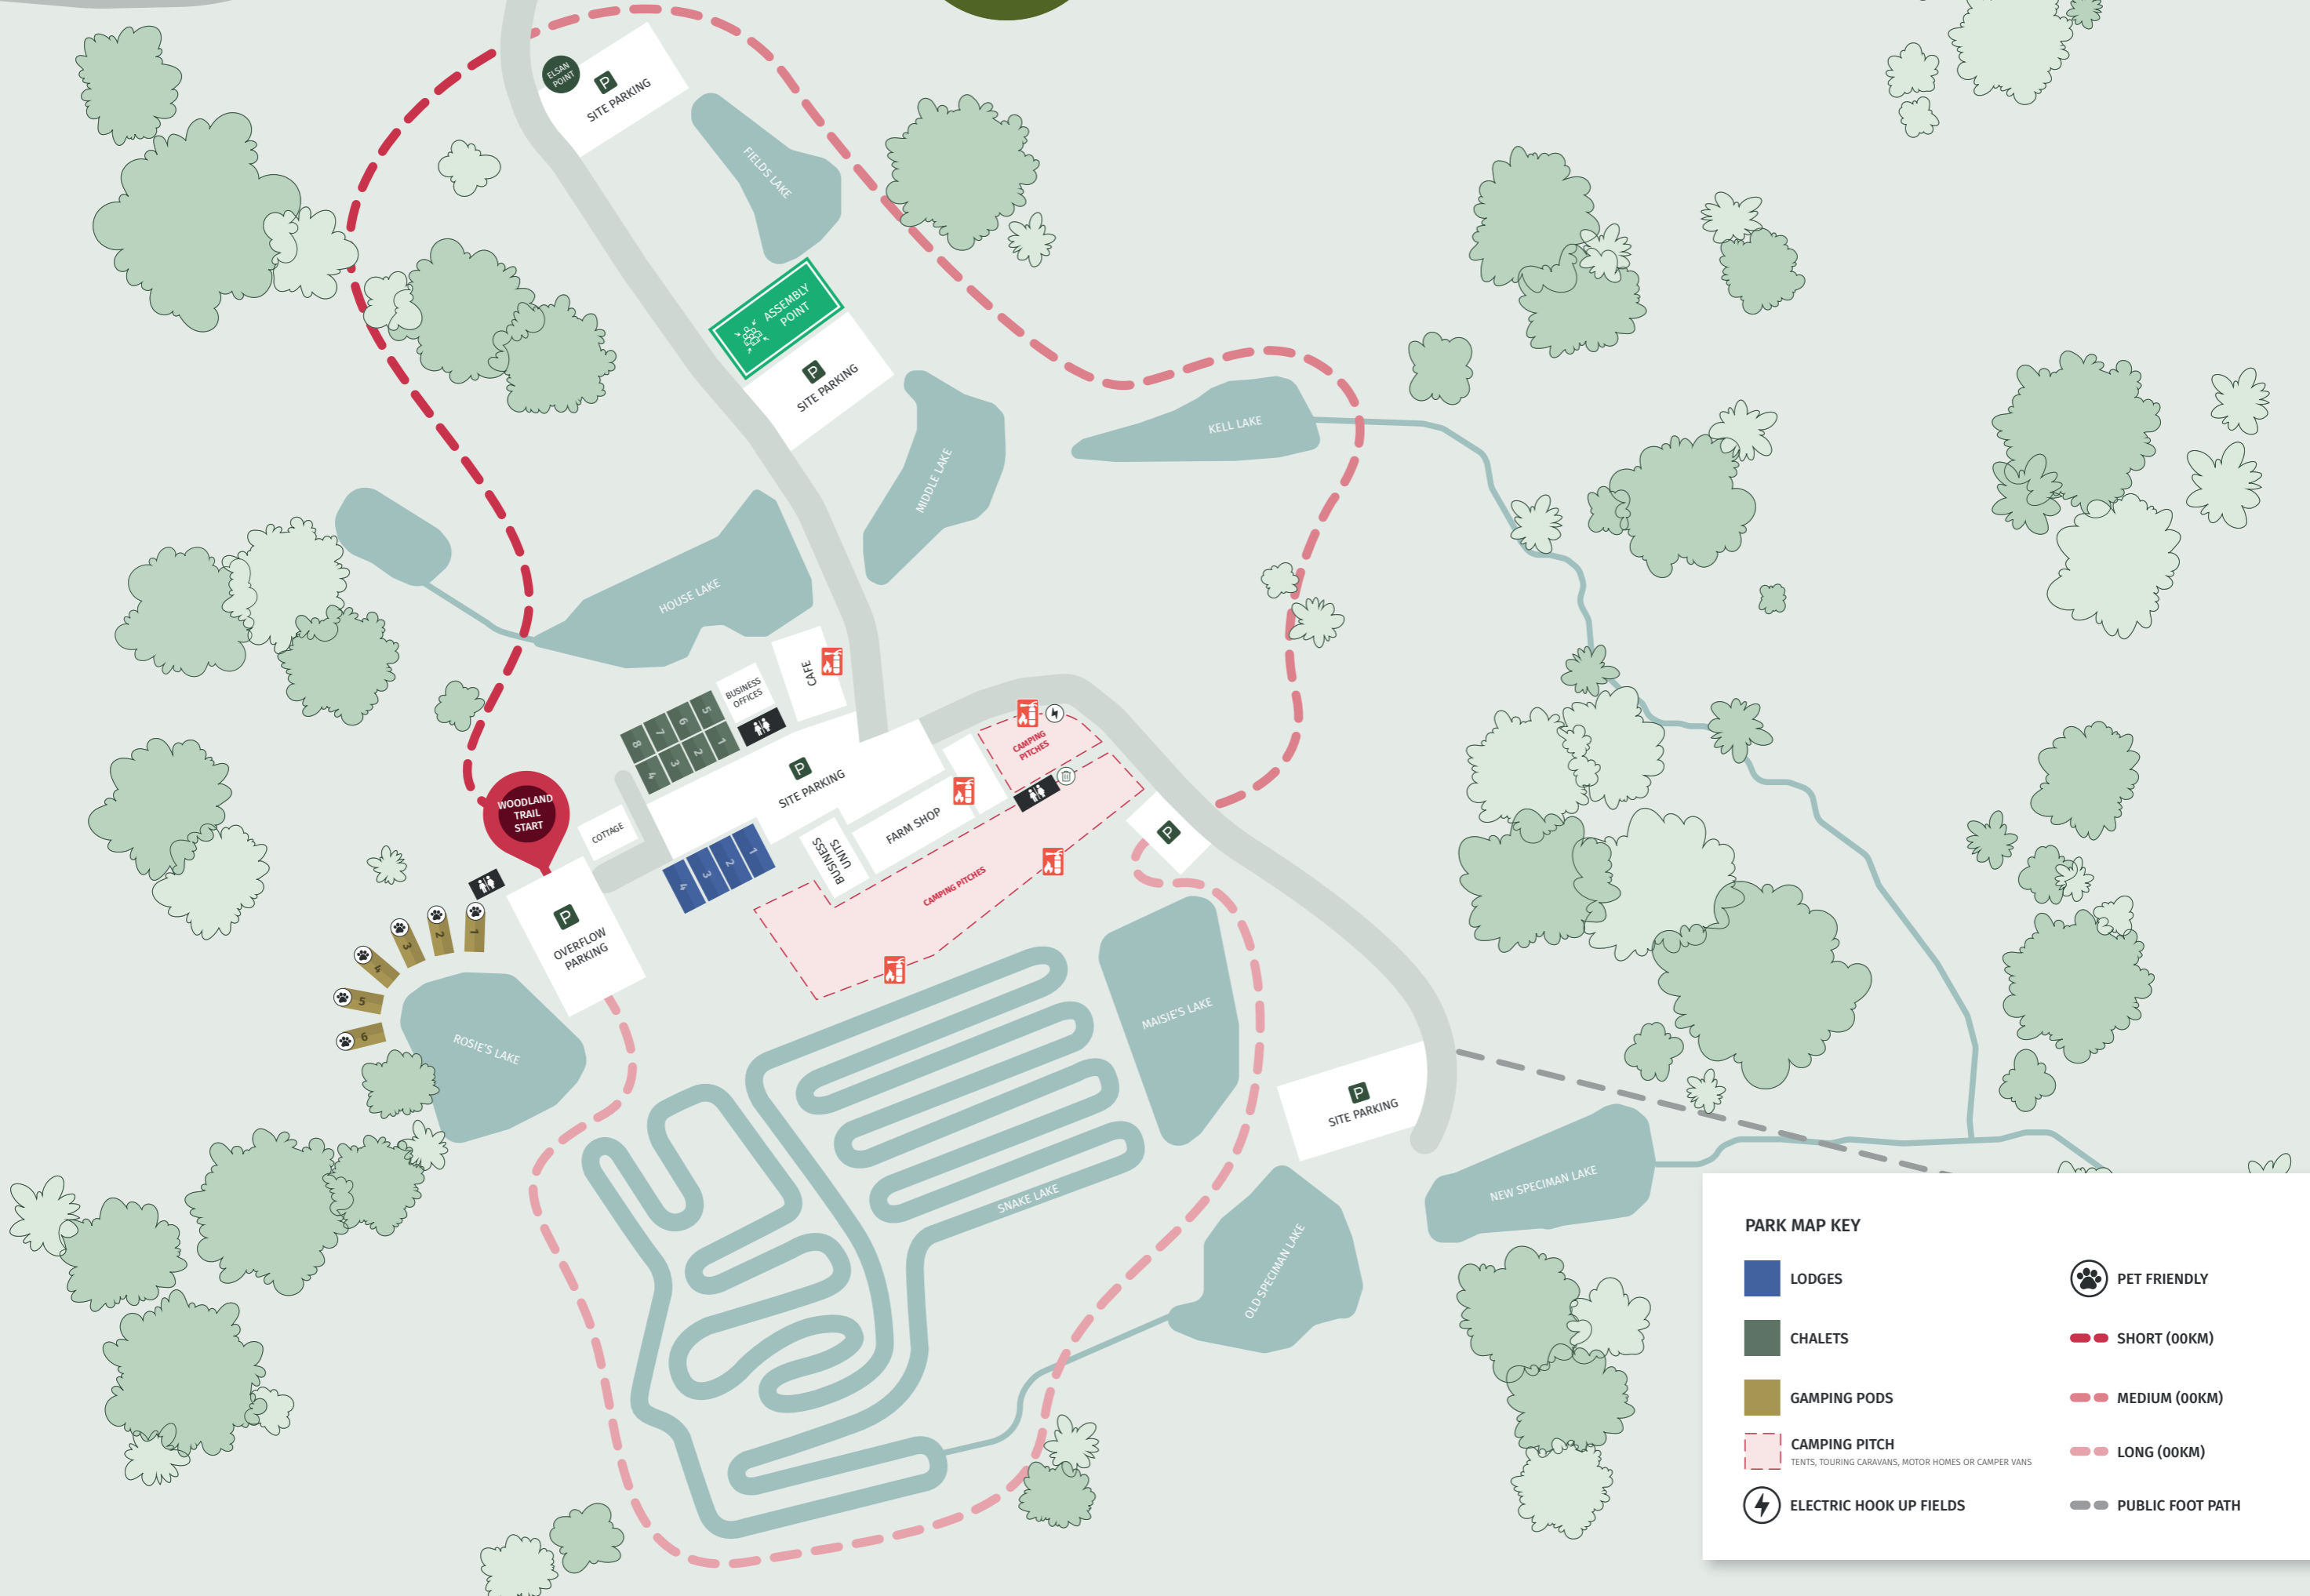

POWDERMILL LANE

WYLANDS FARM

PART OF THE FAMILY PARKS GROUP

PARK MAP KEY

-  LODGES
-  CHALETS
-  CAMPING PODS
-  CAMPING PITCH
TENTS, TOURING CARAVANS, MOTOR HOMES OR CAMPER VANS
-  ELECTRIC HOOK UP FIELDS
-  PET FRIENDLY
-  SHORT (00KM)
-  MEDIUM (00KM)
-  LONG (00KM)
-  PUBLIC FOOT PATH