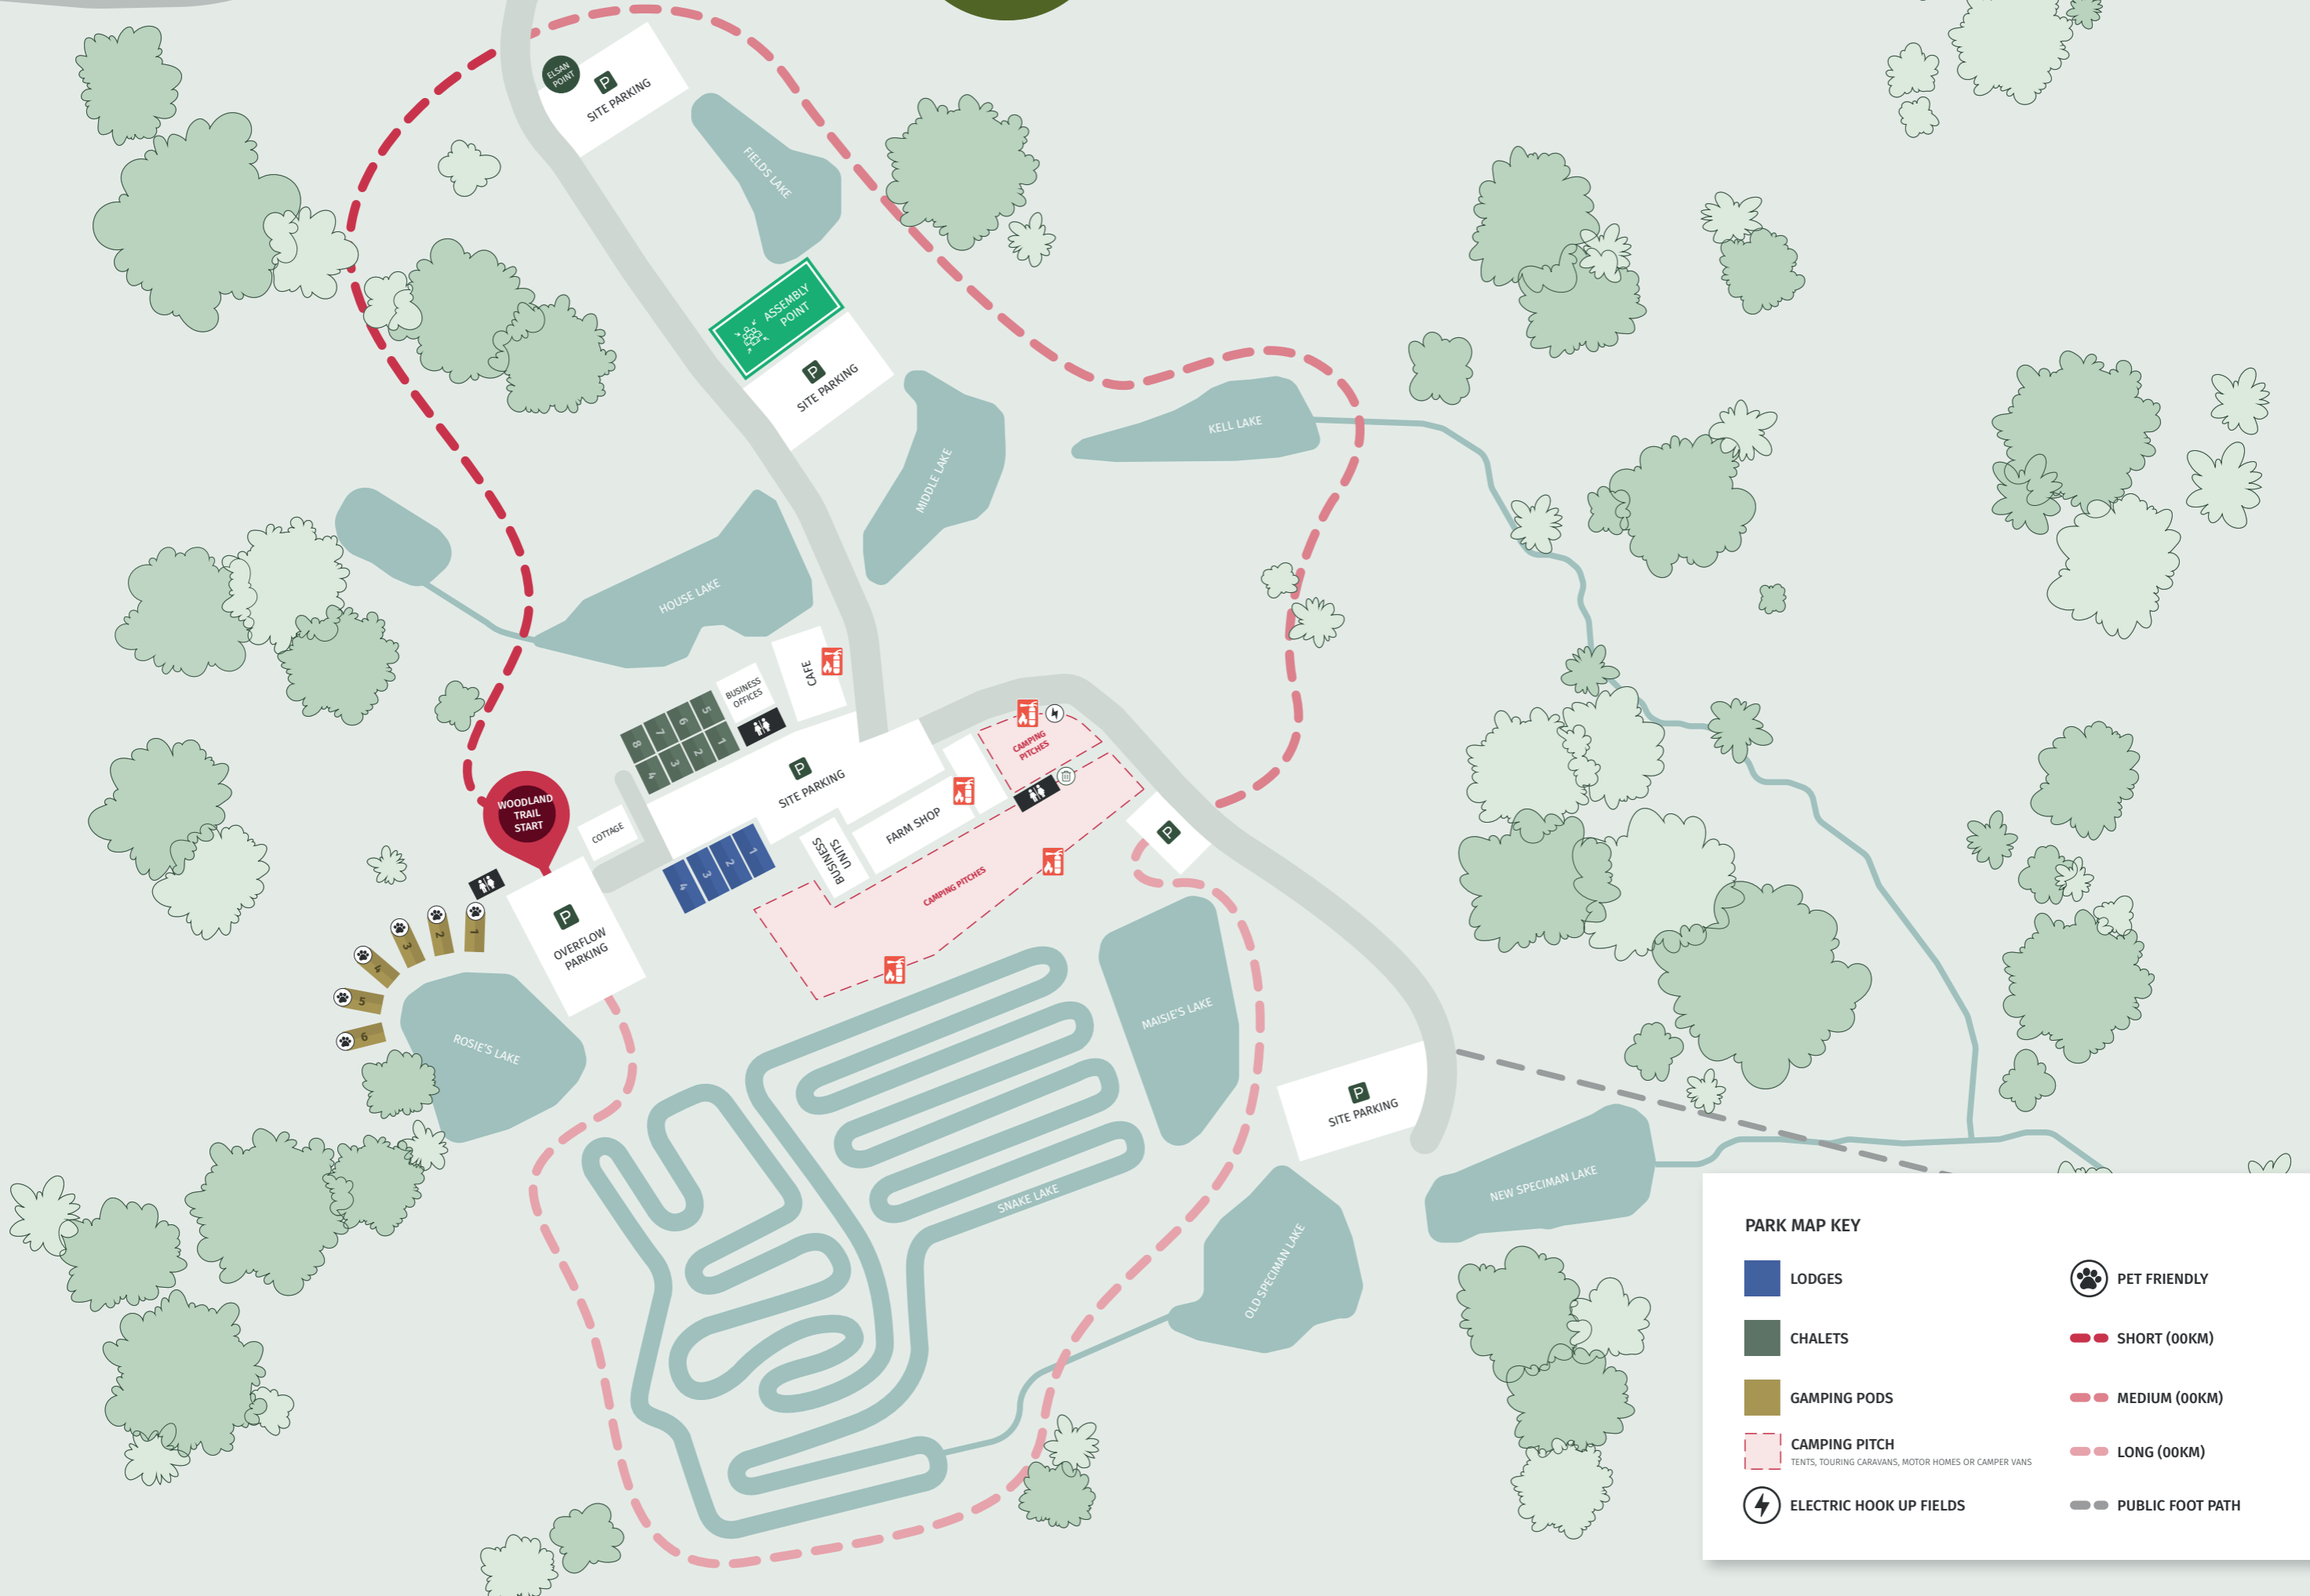

POWDERMILL LANE

### PARK MAP KEY

- LODGES
- CHALETS
- CAMPING PODS
- CAMPING PITCH  
TENTS, TOURING CARAVANS, MOTOR HOMES OR CAMPER VANS
- ELECTRIC HOOK UP FIELDS
- PET FRIENDLY
- SHORT (00KM)
- MEDIUM (00KM)
- LONG (00KM)
- PUBLIC FOOT PATH