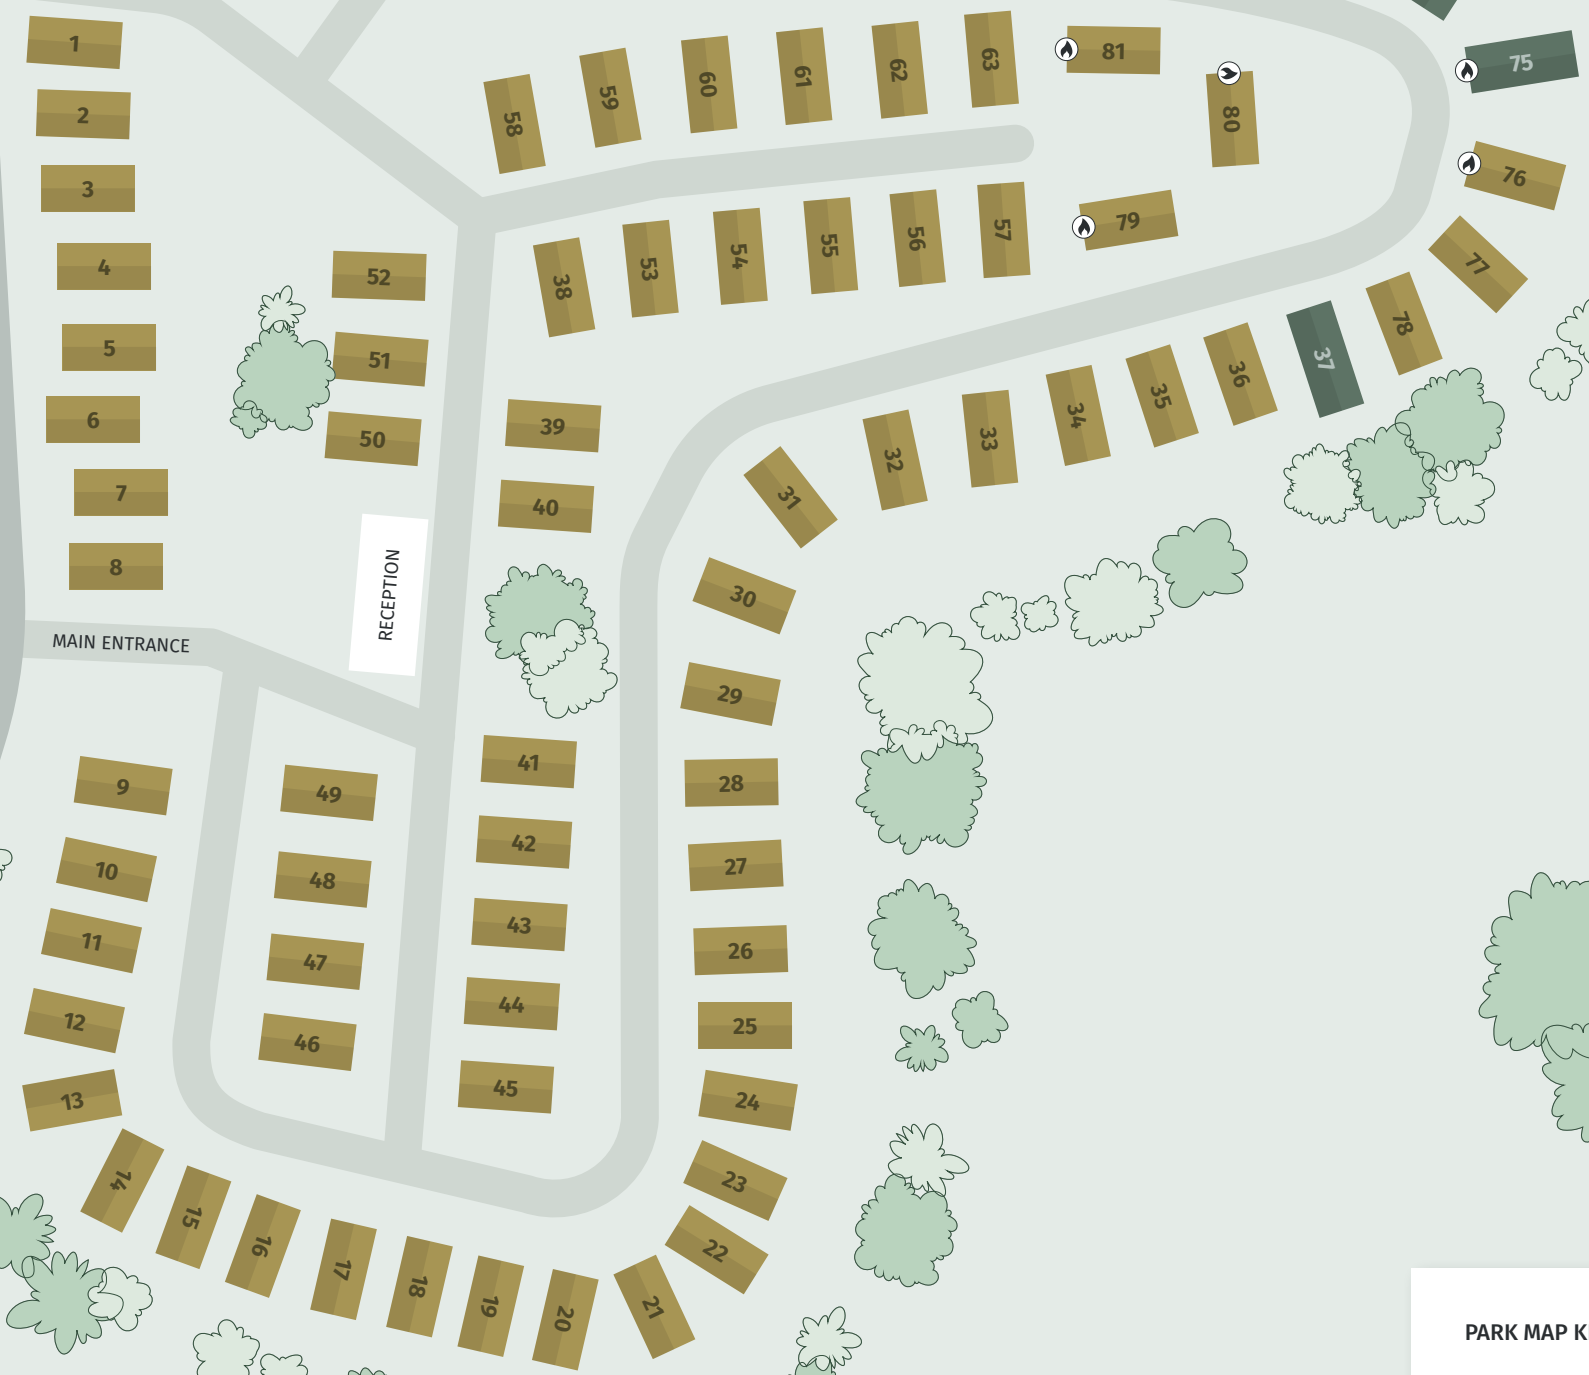

ORCHARD VIEWS HOLIDAY PARK

PART OF THE FAMILY PARKS GROUP

RENTED PROPERTIES

ASSEMBLY POINT

BURMARSH ROAD

MAIN ENTRANCE

RECEPTION

PARK MAP KEY

 CARAVAN PITCH	 PIPED GAS
 LODGE PITCH	